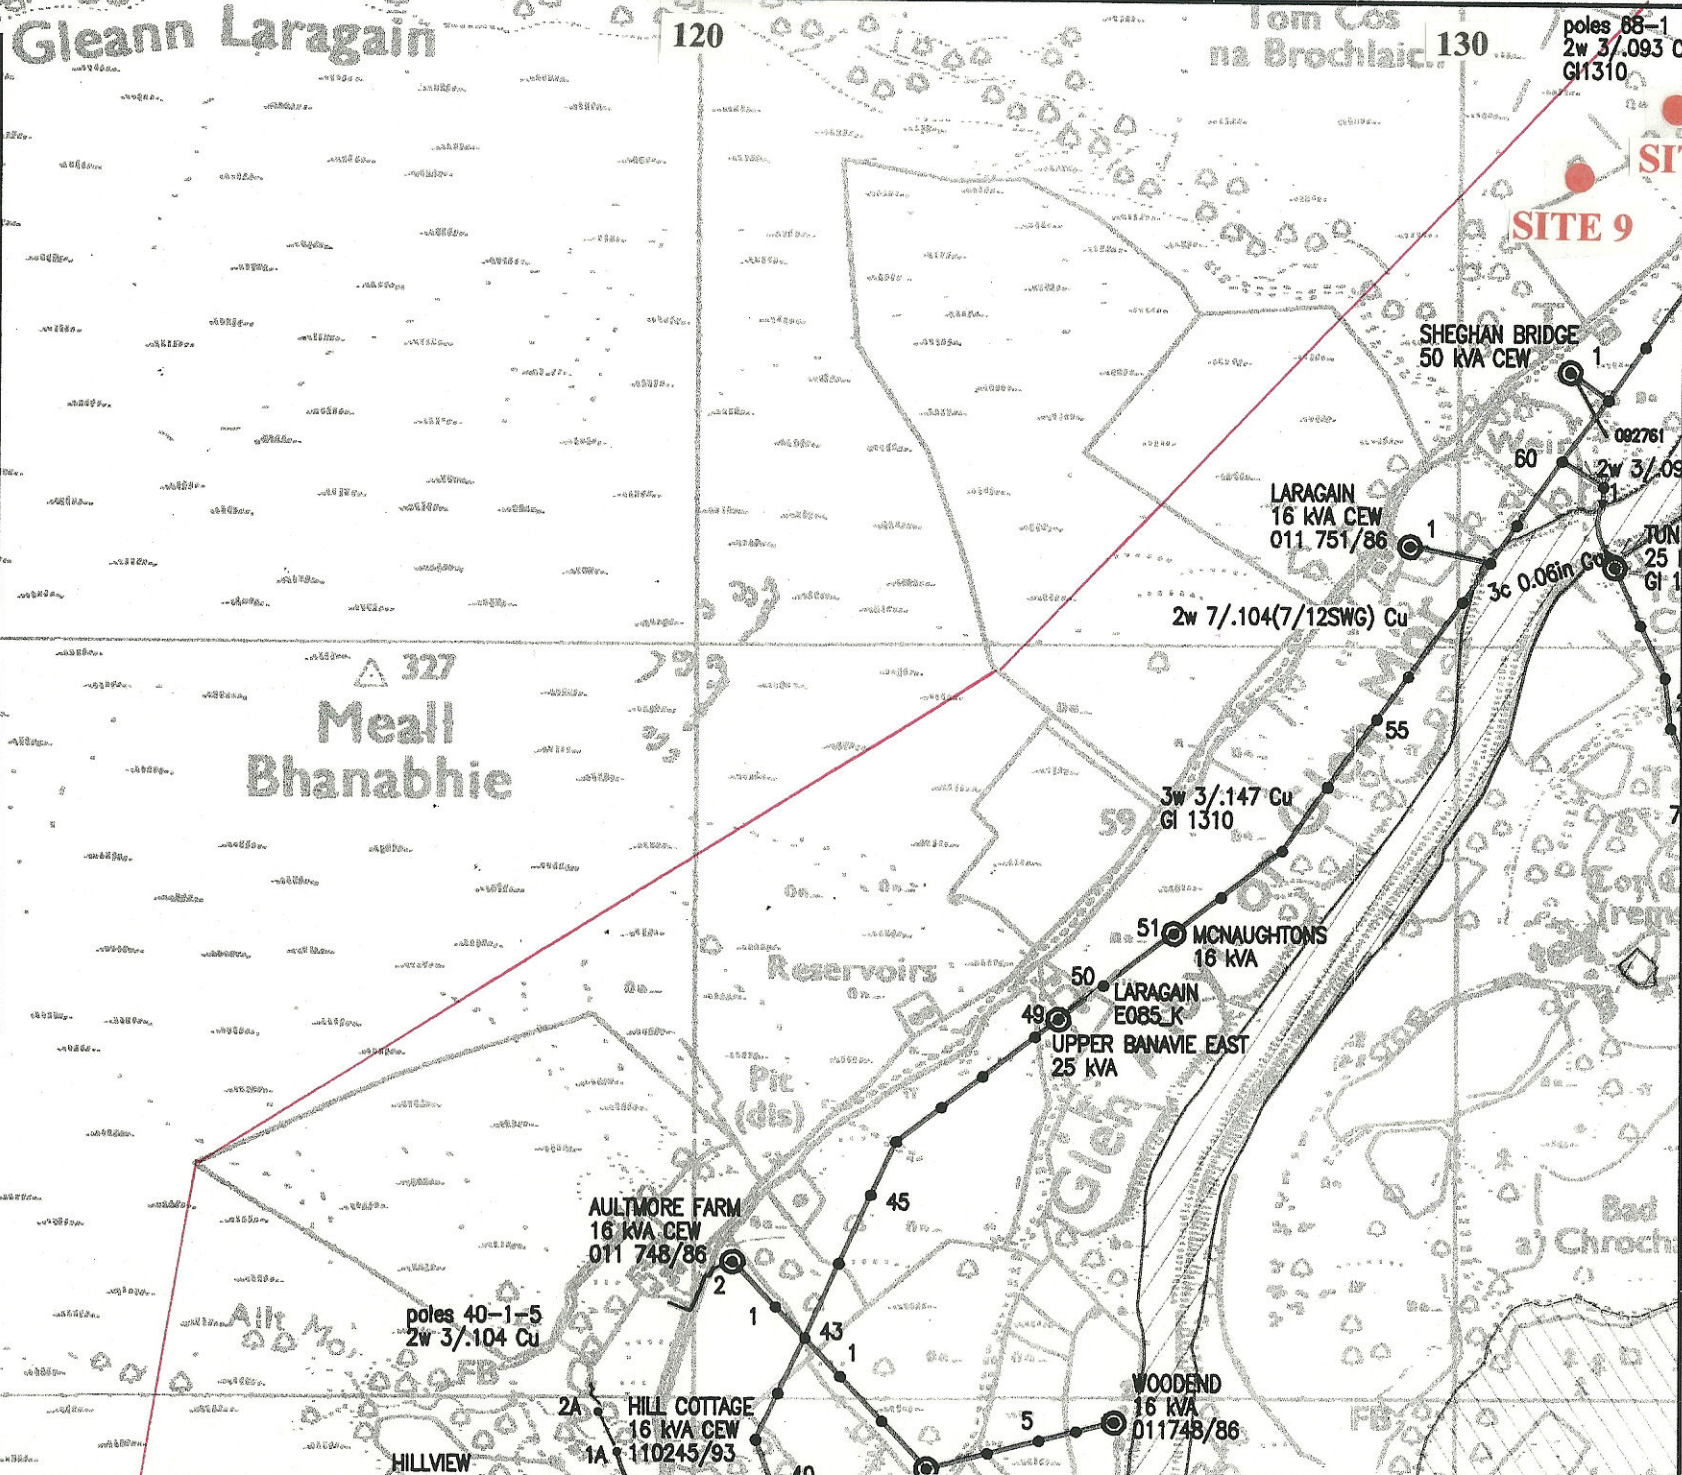

MAP 4

WARNING

ENVIRONMENTAL ISSUES IN PLOT AREA
EHV CABLES & LINES IN PLOT AREA

Gleann Laragain

Tom Cos na Brochlaic

Meall Bhanabhie

Reservoirs

Scottish and Southern Energy

790

780

Tom

poles 88-1
2w 3/0.93 C
GH1310

SITE 8
SITE 9

SHEGHAN BRIDGE
50 kVA CEW

LARAGAIN
16 kVA CEW
011.751/86

2w 7/.104(7/12SWG) Cu