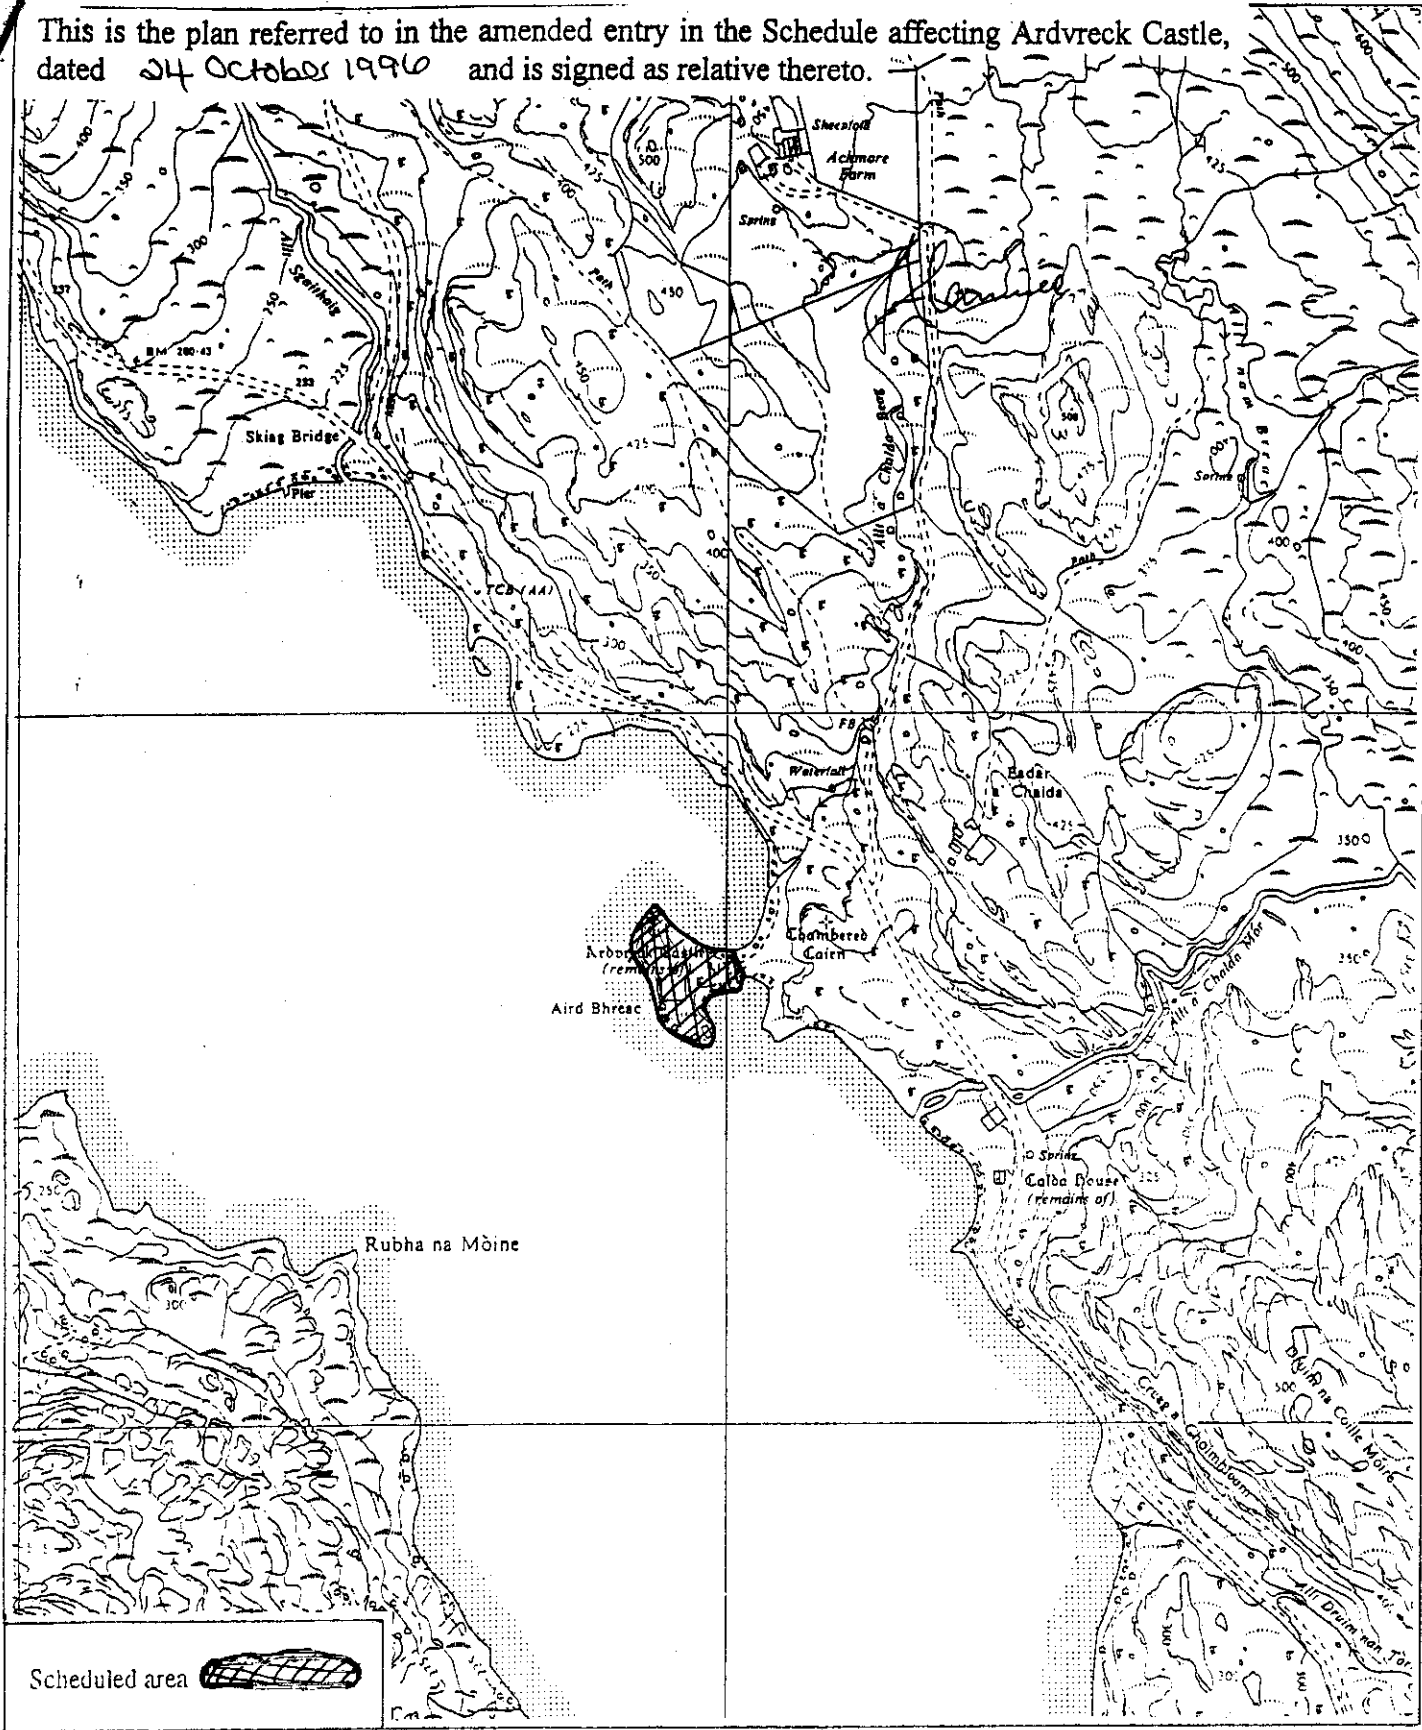

This is the plan referred to in the amended entry in the Schedule affecting Ardreck Castle, dated 24 October 1990 and is signed as relative thereto.

Scheduled area 

Ardreck Castle

Scale 1:10,560

Assynt Parish

Sheet: NC22SW

© Crown copyright reserved