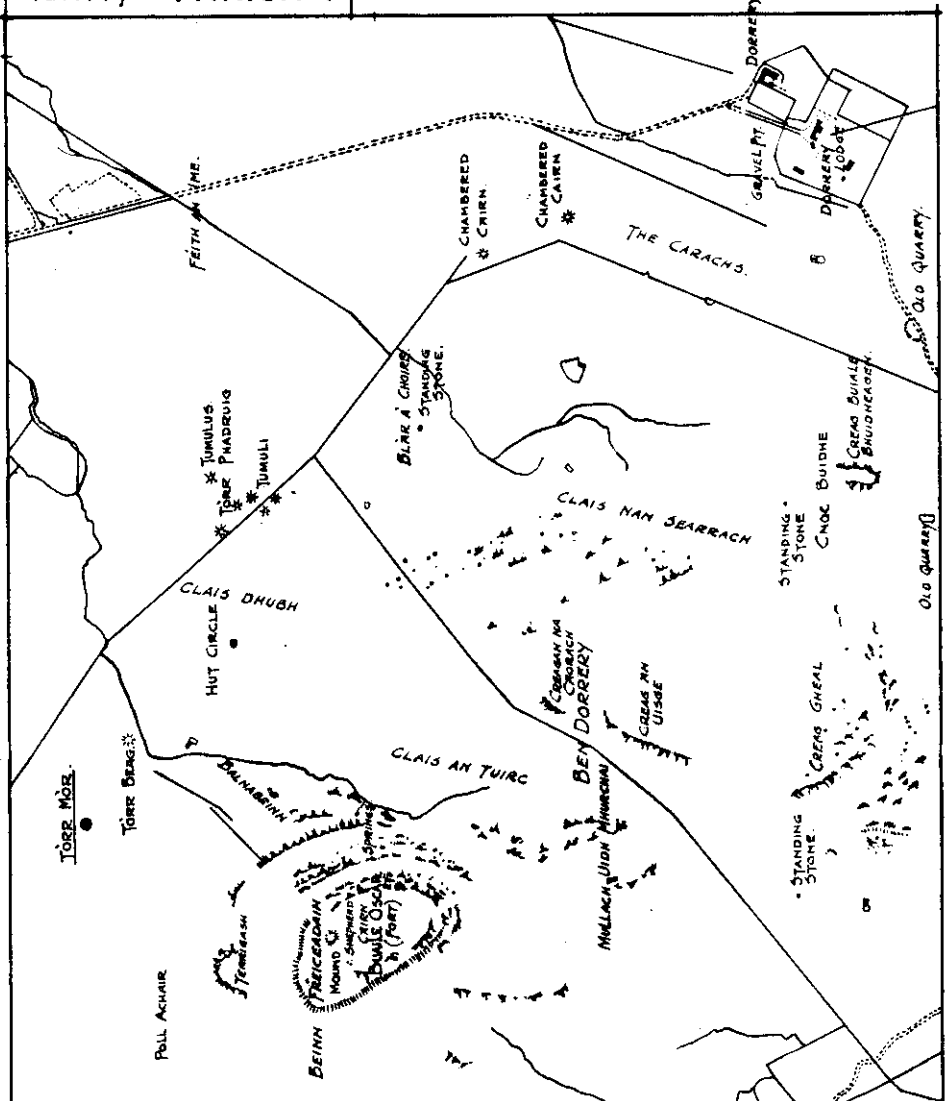

REAY PARISH.

*Peter Duff.*

TORR MOR<sup>50'</sup> (CAIRN)  
 500 YARDS N.N.E. OF BEINN FREICEADAIN.  
 BRAWLBIN.

H.M. OFFICE  
 OF WORKS  
 1933.