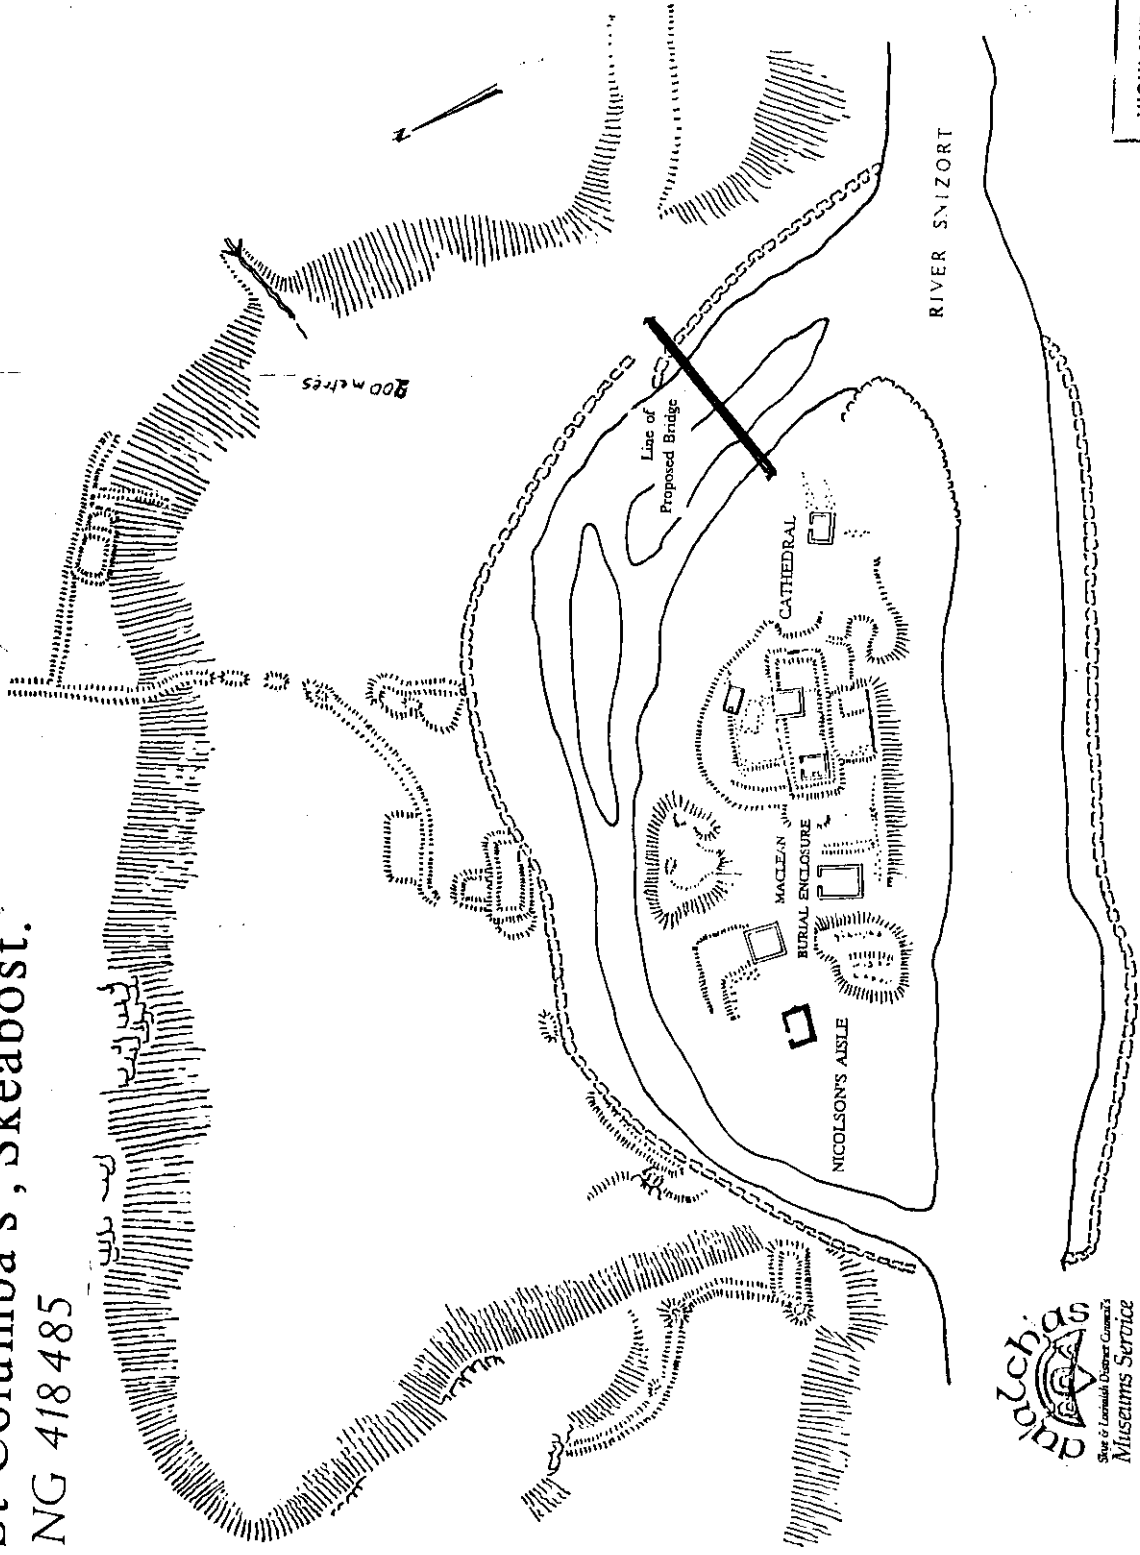

St Columba's, Skeabost.

NG 418 485

M. Alex Gray
100m
soft boundary

HIGHLAND REGIONAL COUNCIL
Plan No. 1072 submitted
with planning application
No. Sh 90/130
Date of Receipt 10.4.90

M 10 20 30 40 50

SL1990/130
NG 4148
41890/48515

0058
44.78

486
485

484

483

0021
5.34

482

481

0008
48