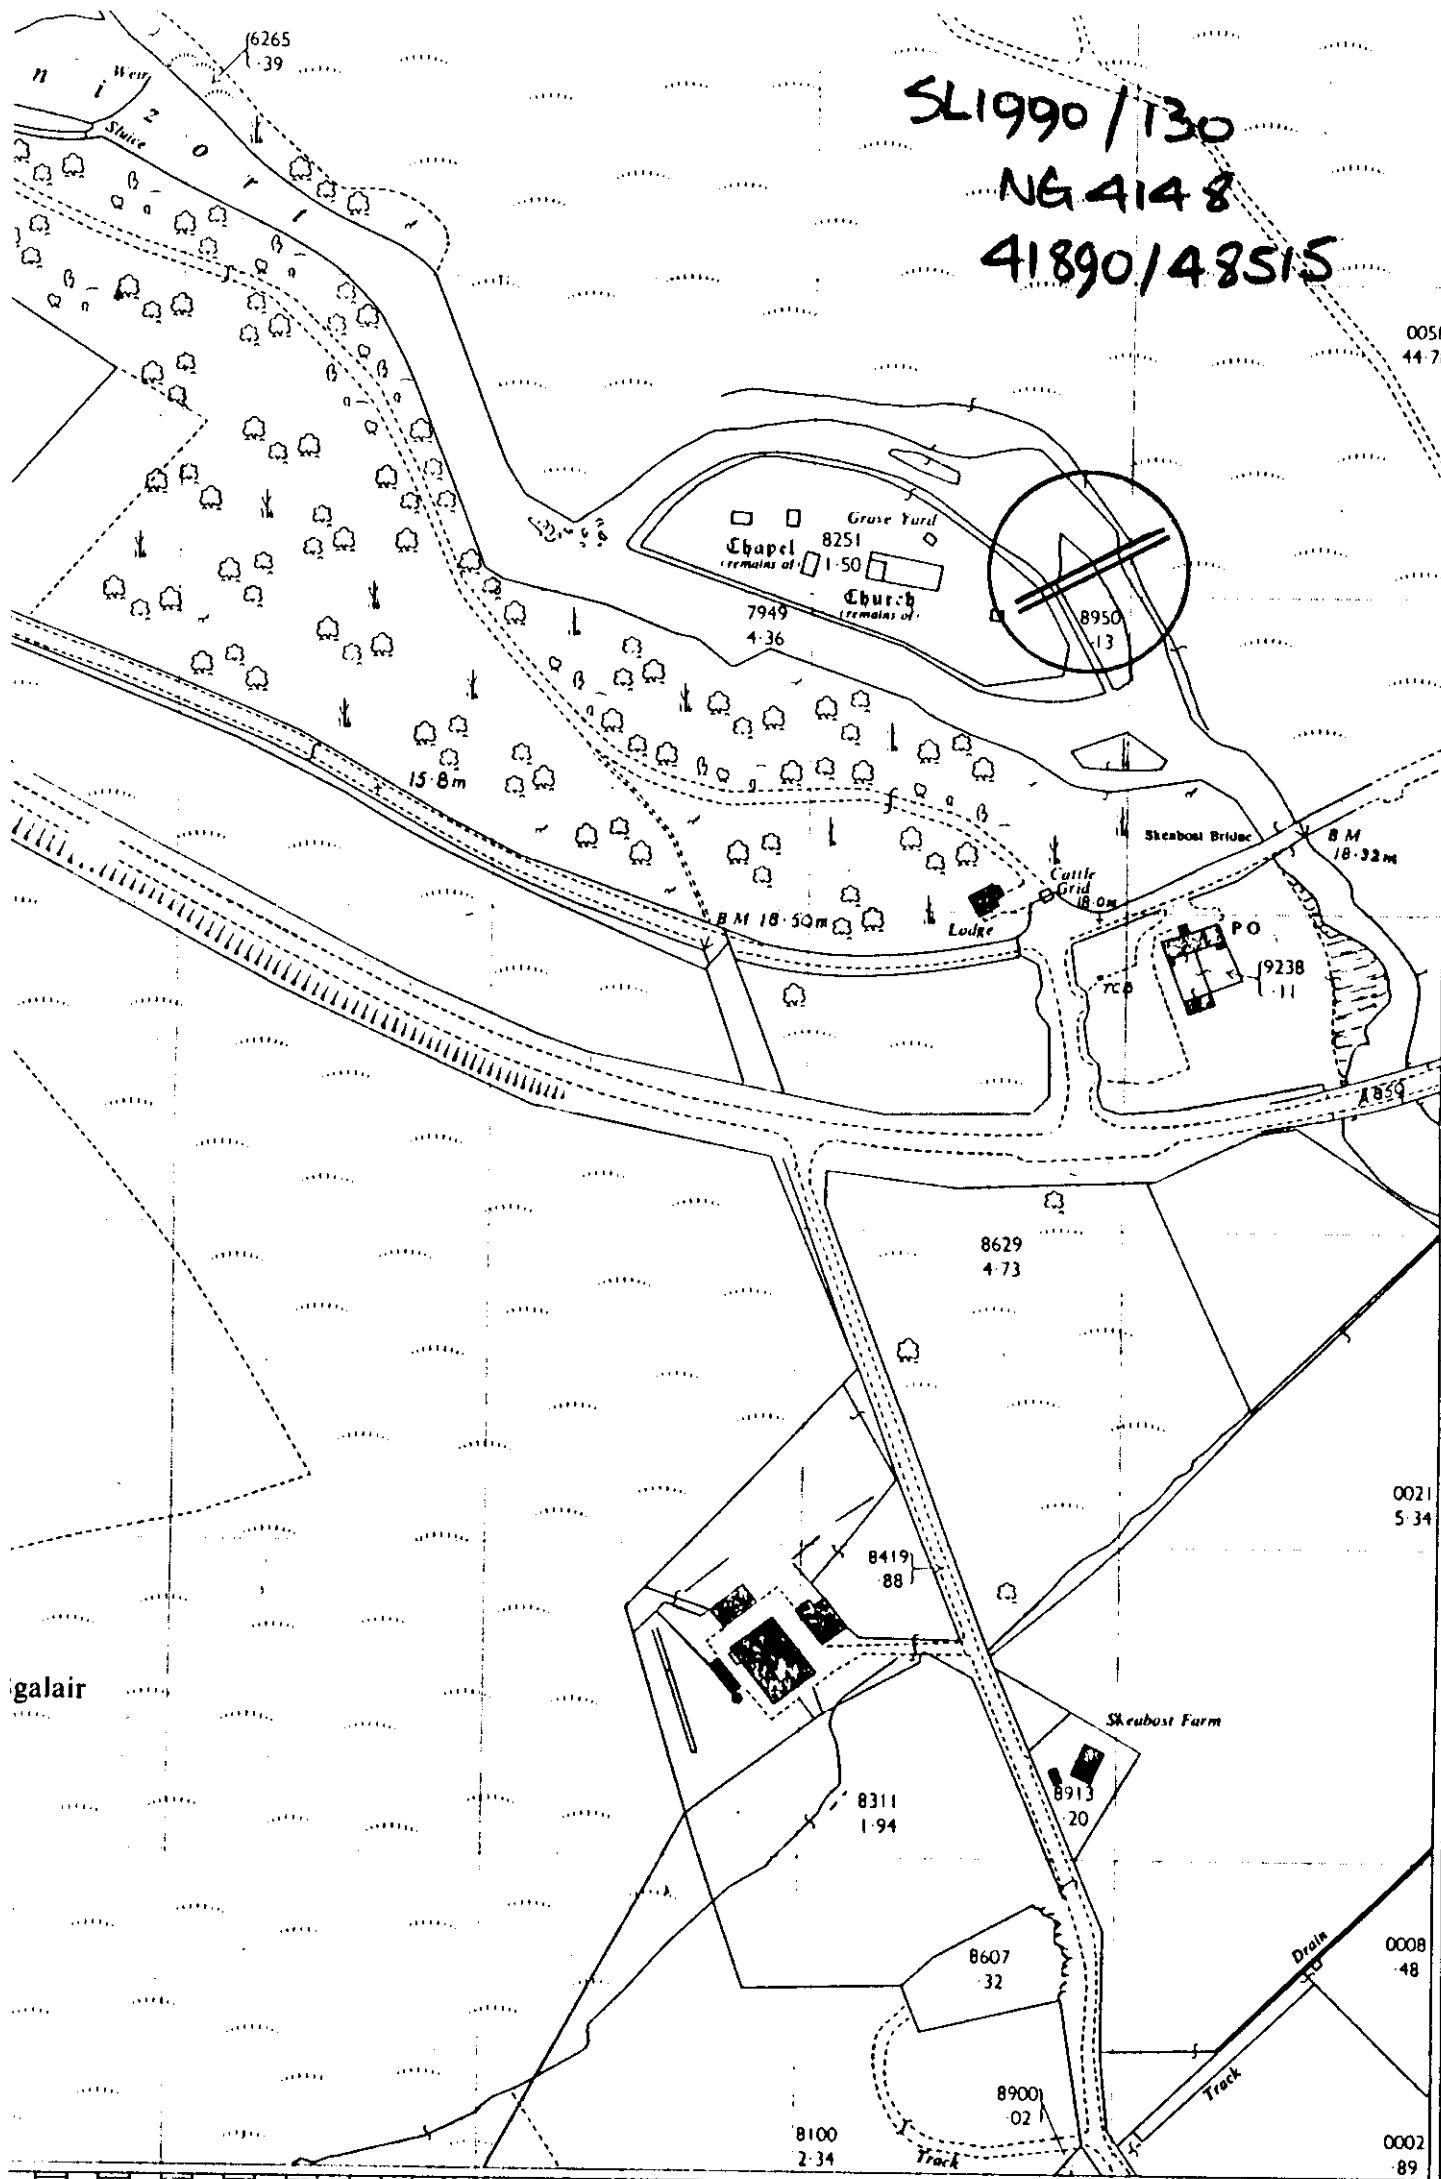

St Columba's, Skeabost.

NG 418 485

M. Alex Gray
100m
soft boundary

HIGHLAND REGIONAL COUNCIL
Plan No. 1072 submitted
with planning application
No. Sh 90/130
Date of Receipt 10.4.90

M 10 20 30 40 50

SL1990/130
NG 4148
41890/48515

0058
44.78

486
485

484

483

0021
5.34

482

481

0008
48

0002
89

Cemetery
Metres

848000

Links 100

galair

416

417

418

419