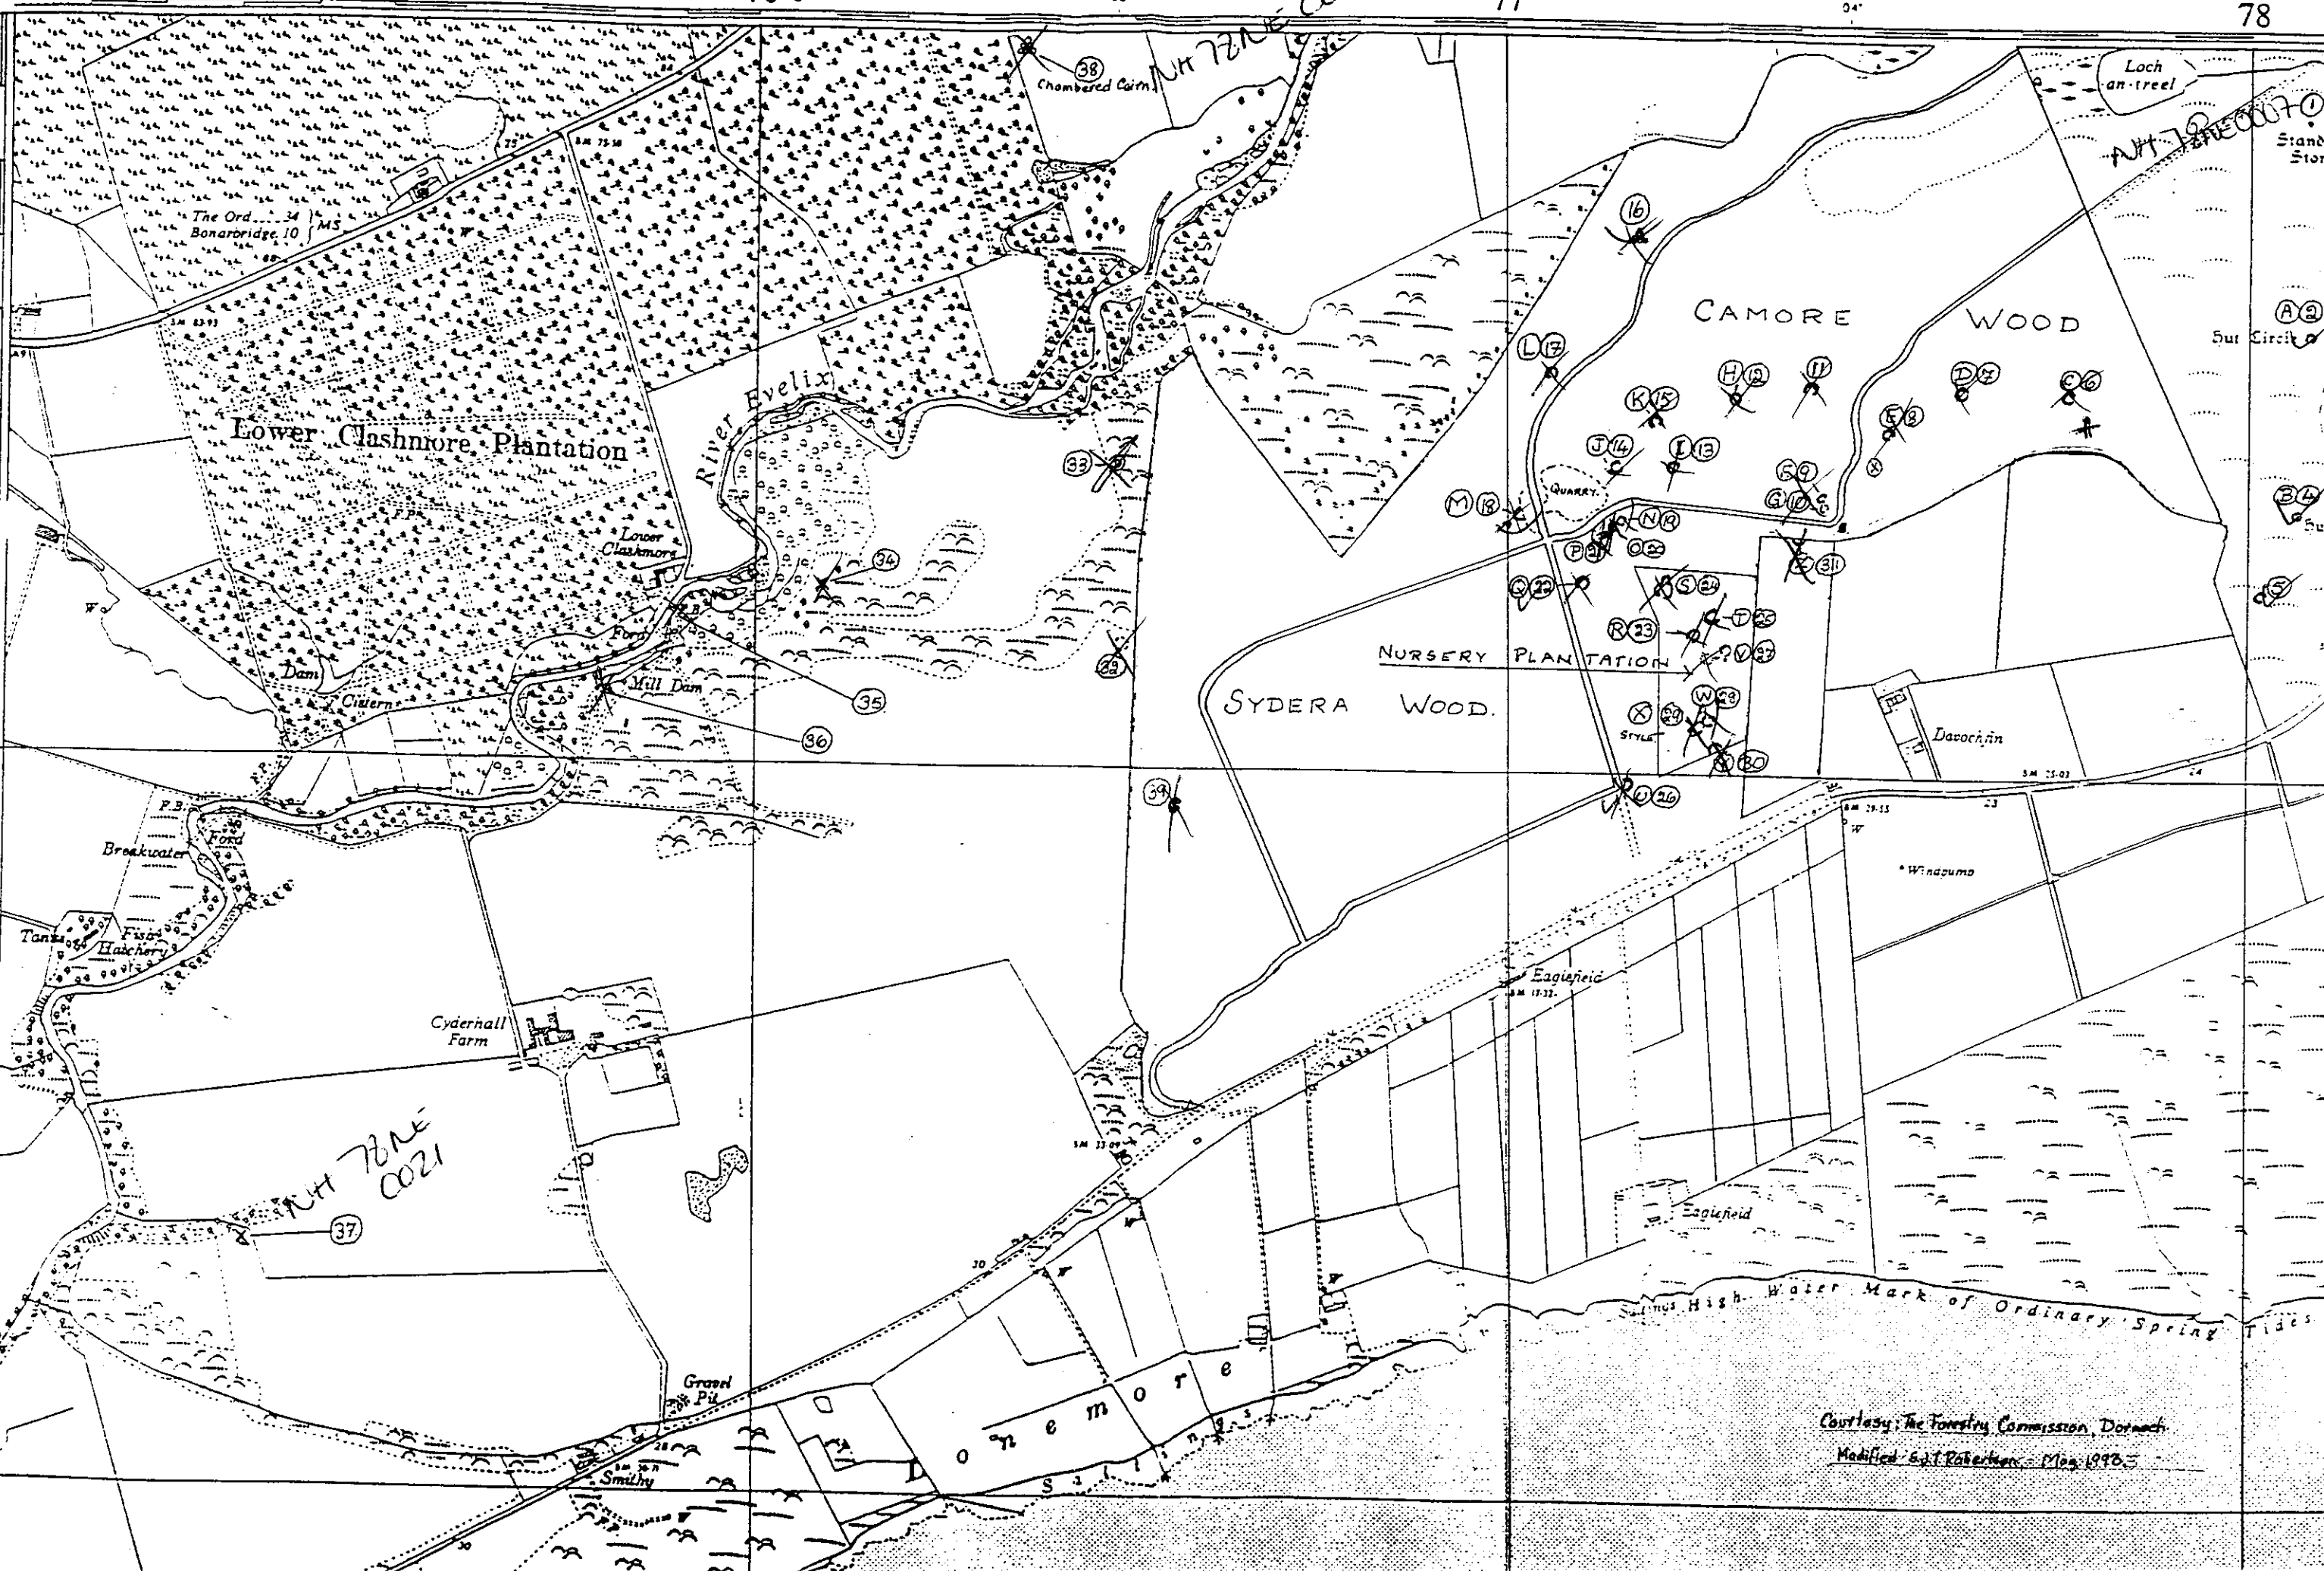

1000
10 Metres

LONG
4° 06' W

76 Golspie 11 Miles

CAITHNESS AND SUTHERLAND CO CONST

DORNOCH

78

Courtesy: The Forestry Commission, Dornoch
 Modified by Robert MacGregor, May 1998