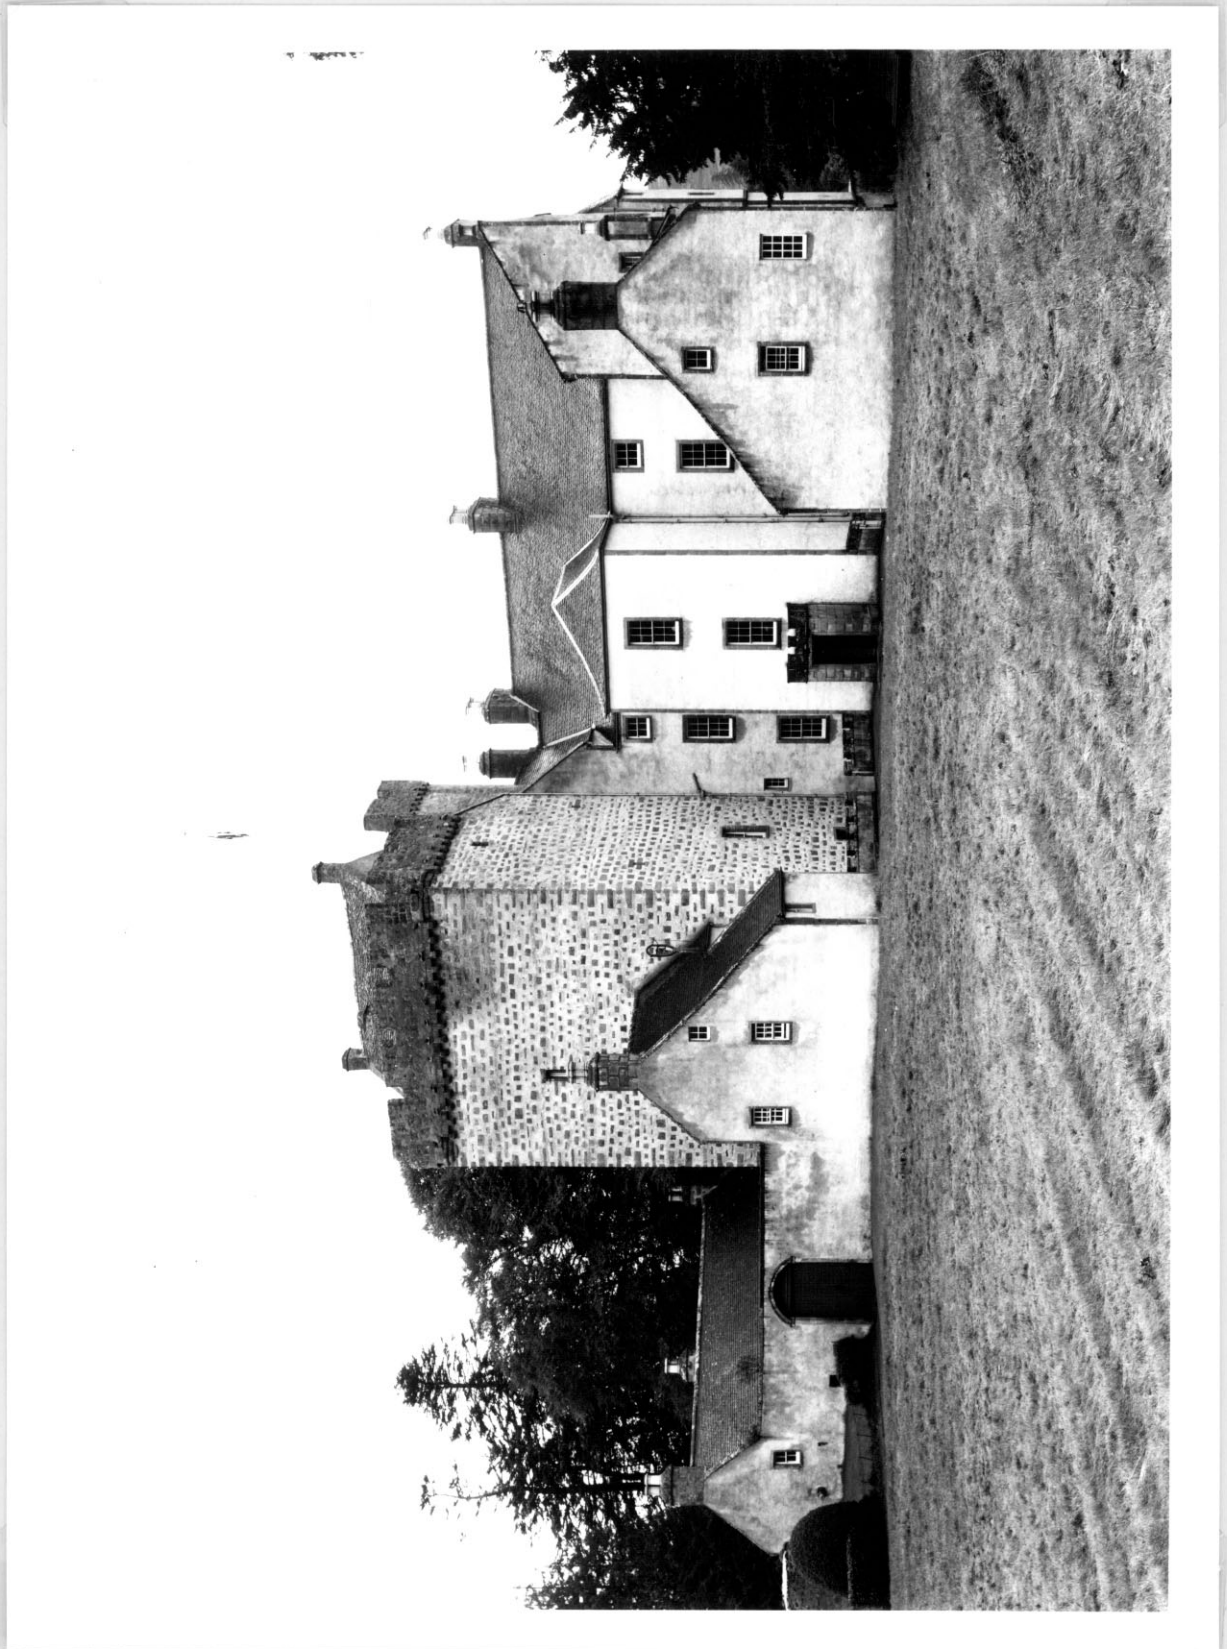

NEG/SLIDE No:		DATE:		NCR:	N H 8 1 4 0 4 9 3 6	QUAL:	CE
DISTRICT:	NAIRN	CODE:	6	PARISH:	CROY & DALCROSS	CODE:	03
SUBJECT KEYWORDS: KILRAVOCK CASTLE							
DETAIL:							
LOCATION:							

SMR No:	H N H 8 4 N W 0 0 2
	ARCHAEOLOGICAL
	SITES AND MONUMENTS
	RECORD
<b>PHOTOGRAPH</b>	
PHOTOGRAPHER:	COPYRIGHT: RCHMS

N/22

NEG/SLIDE No:		DATE:	84	NCR:	N H 8 1 4 0 4 9 3 6	QUAL:	
DISTRICT:	NAIRN	CODE:	6	PARISH:	CROY & DALCROSS	CODE:	03
SUBJECT KEYWORDS: KILRAVOCK CASTLE.							
DETAIL:							
LOCATION:							

SMR No:	H	N	H	8	4	N	W	0	0	2
 ARCHAEOLOGICAL SITES AND MONUMENTS RECORD <b>PHOTOGRAPH</b>										
PHOTOGRAPHER:						COPYRIGHT:				
J. GOSE-BROOKS						JCB				