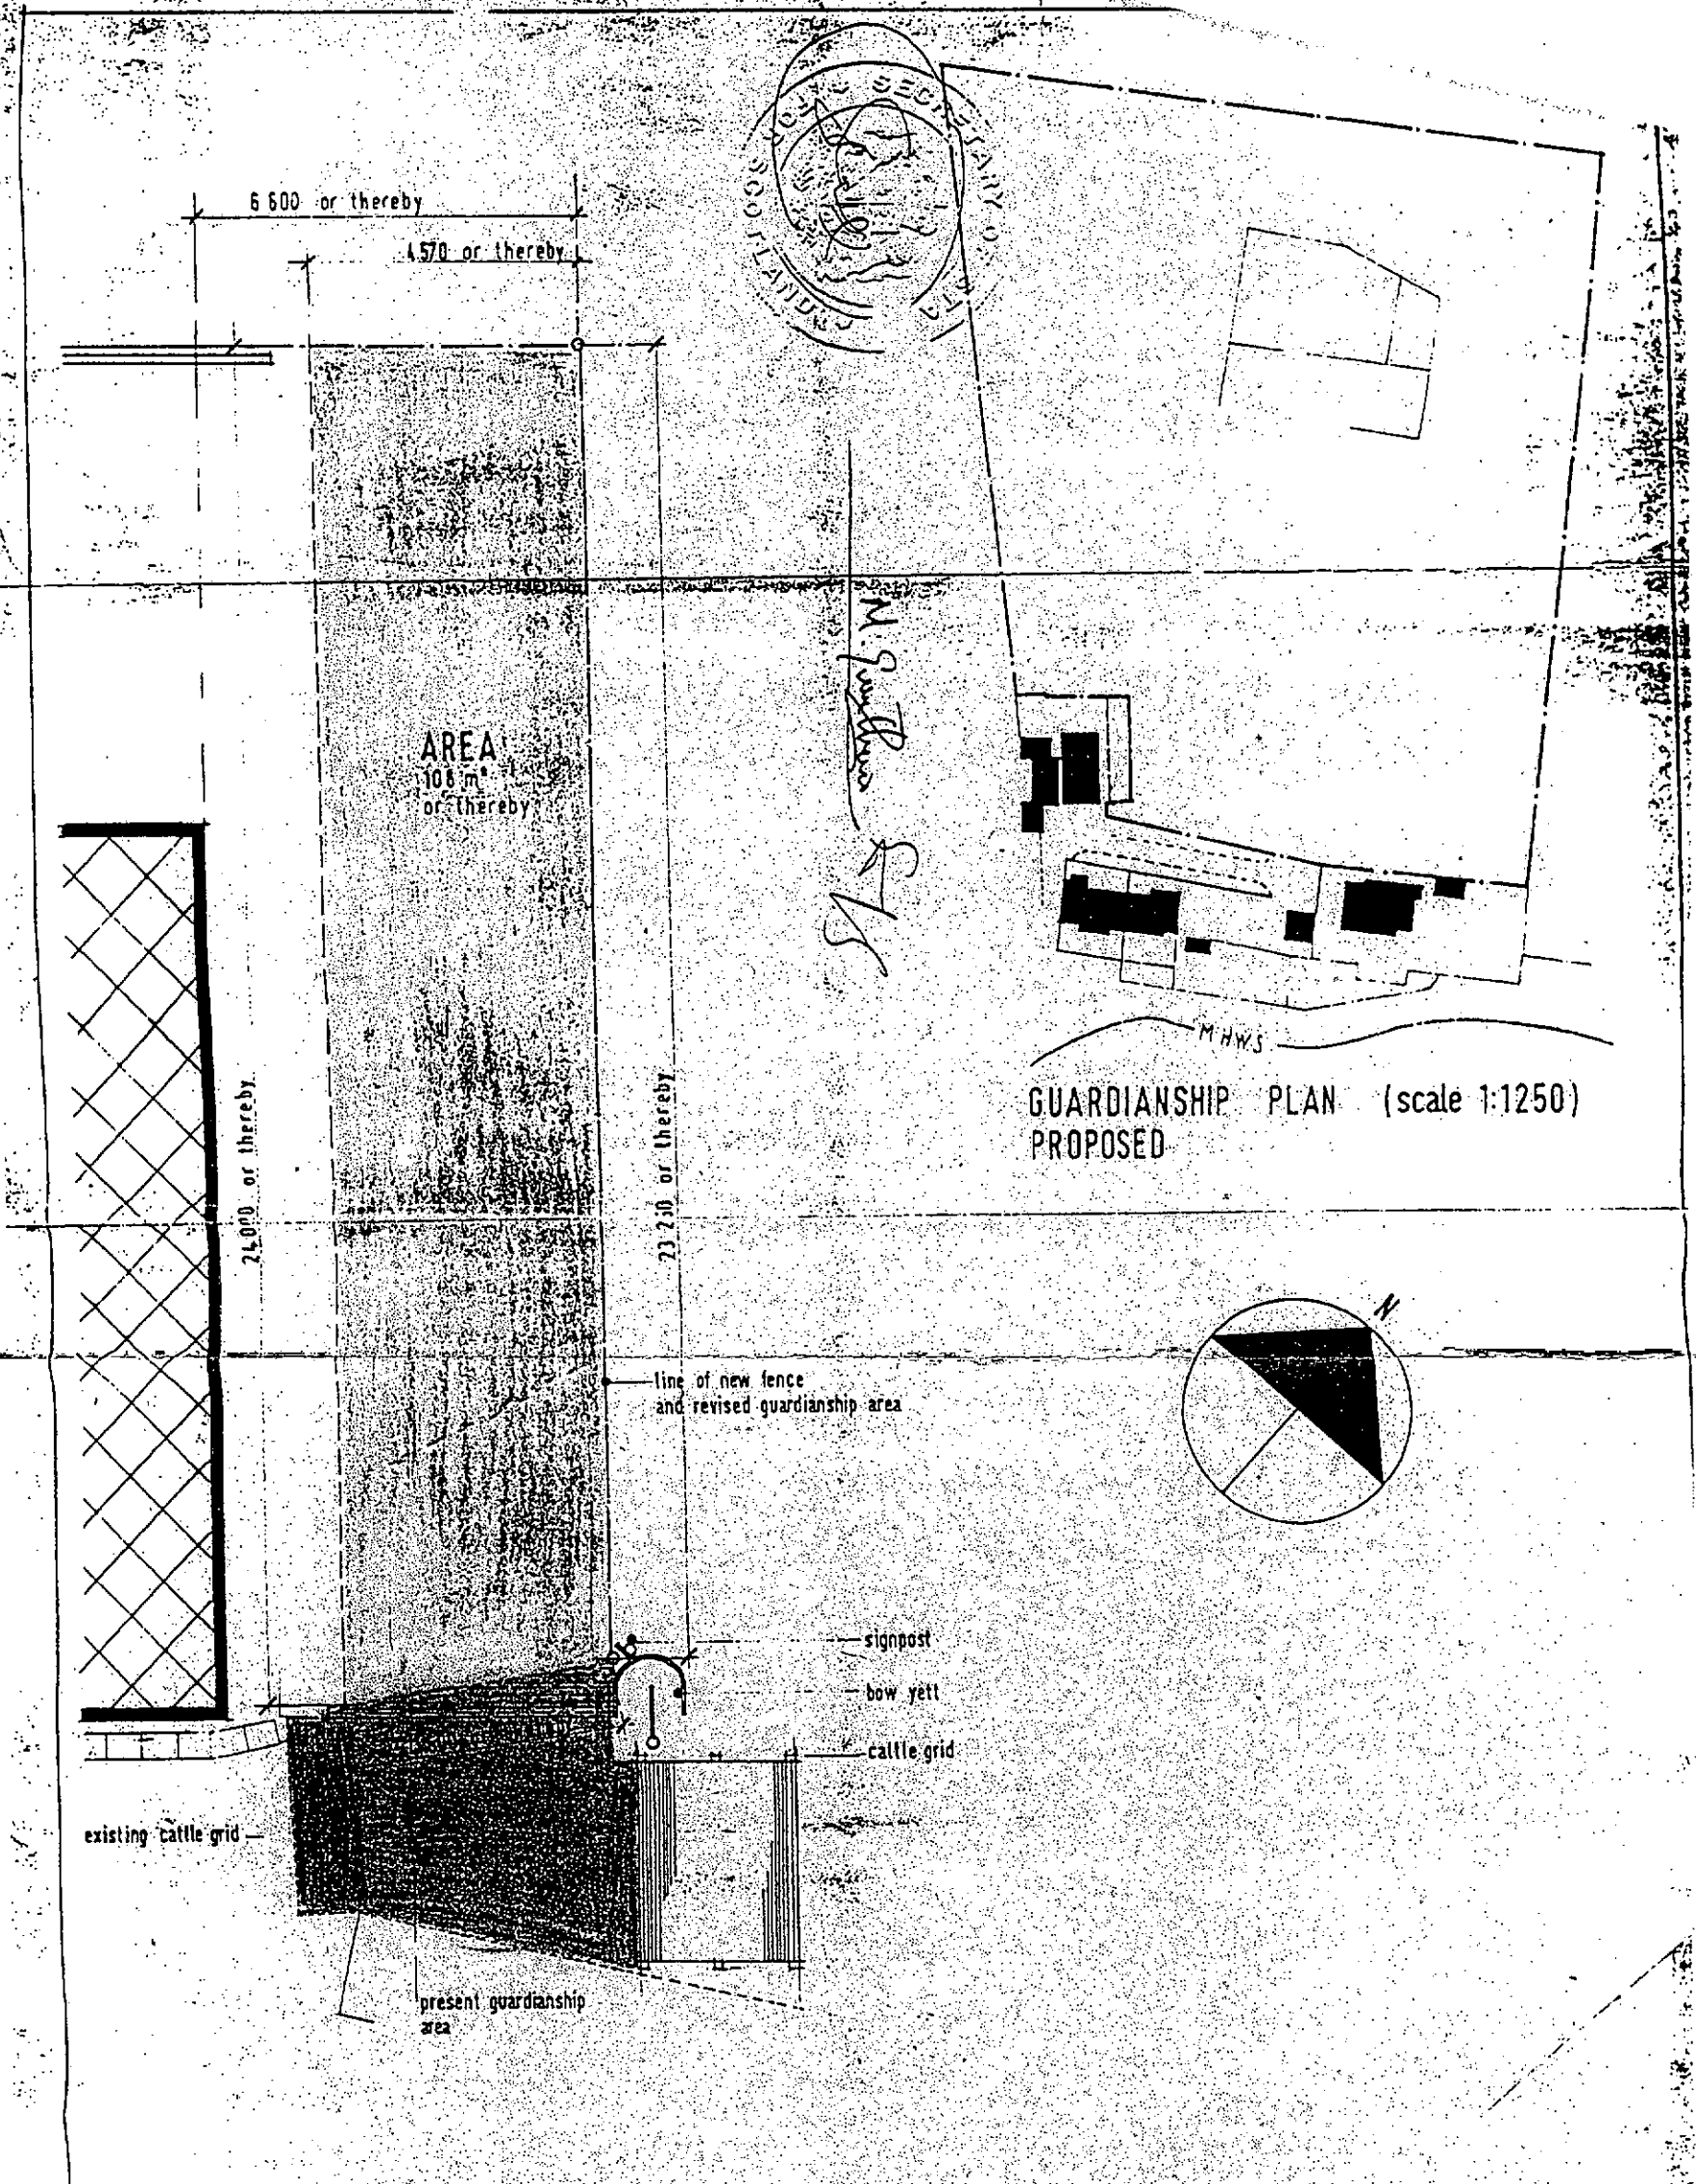

PLAN OF SECTION.
 GUARDIANSHIP AREA ~ NOTE CHANGES
 APPROVED

HILTON OF CADBOLL	SCALE 1:100, 1:1250	DRAWN BY - <i>OK</i>
REDEMPTION OF AREA IN GUARDIANSHIP FOR PROVISION FOR ACCESS TO PRIVATE HOUSE	DATE 11.7.85	JDB ARCHTEC <i>OK</i>
SDD ANCIENT MONUMENTS DIVISION, EDINBURGH	DWG. NO 2/57/5A	