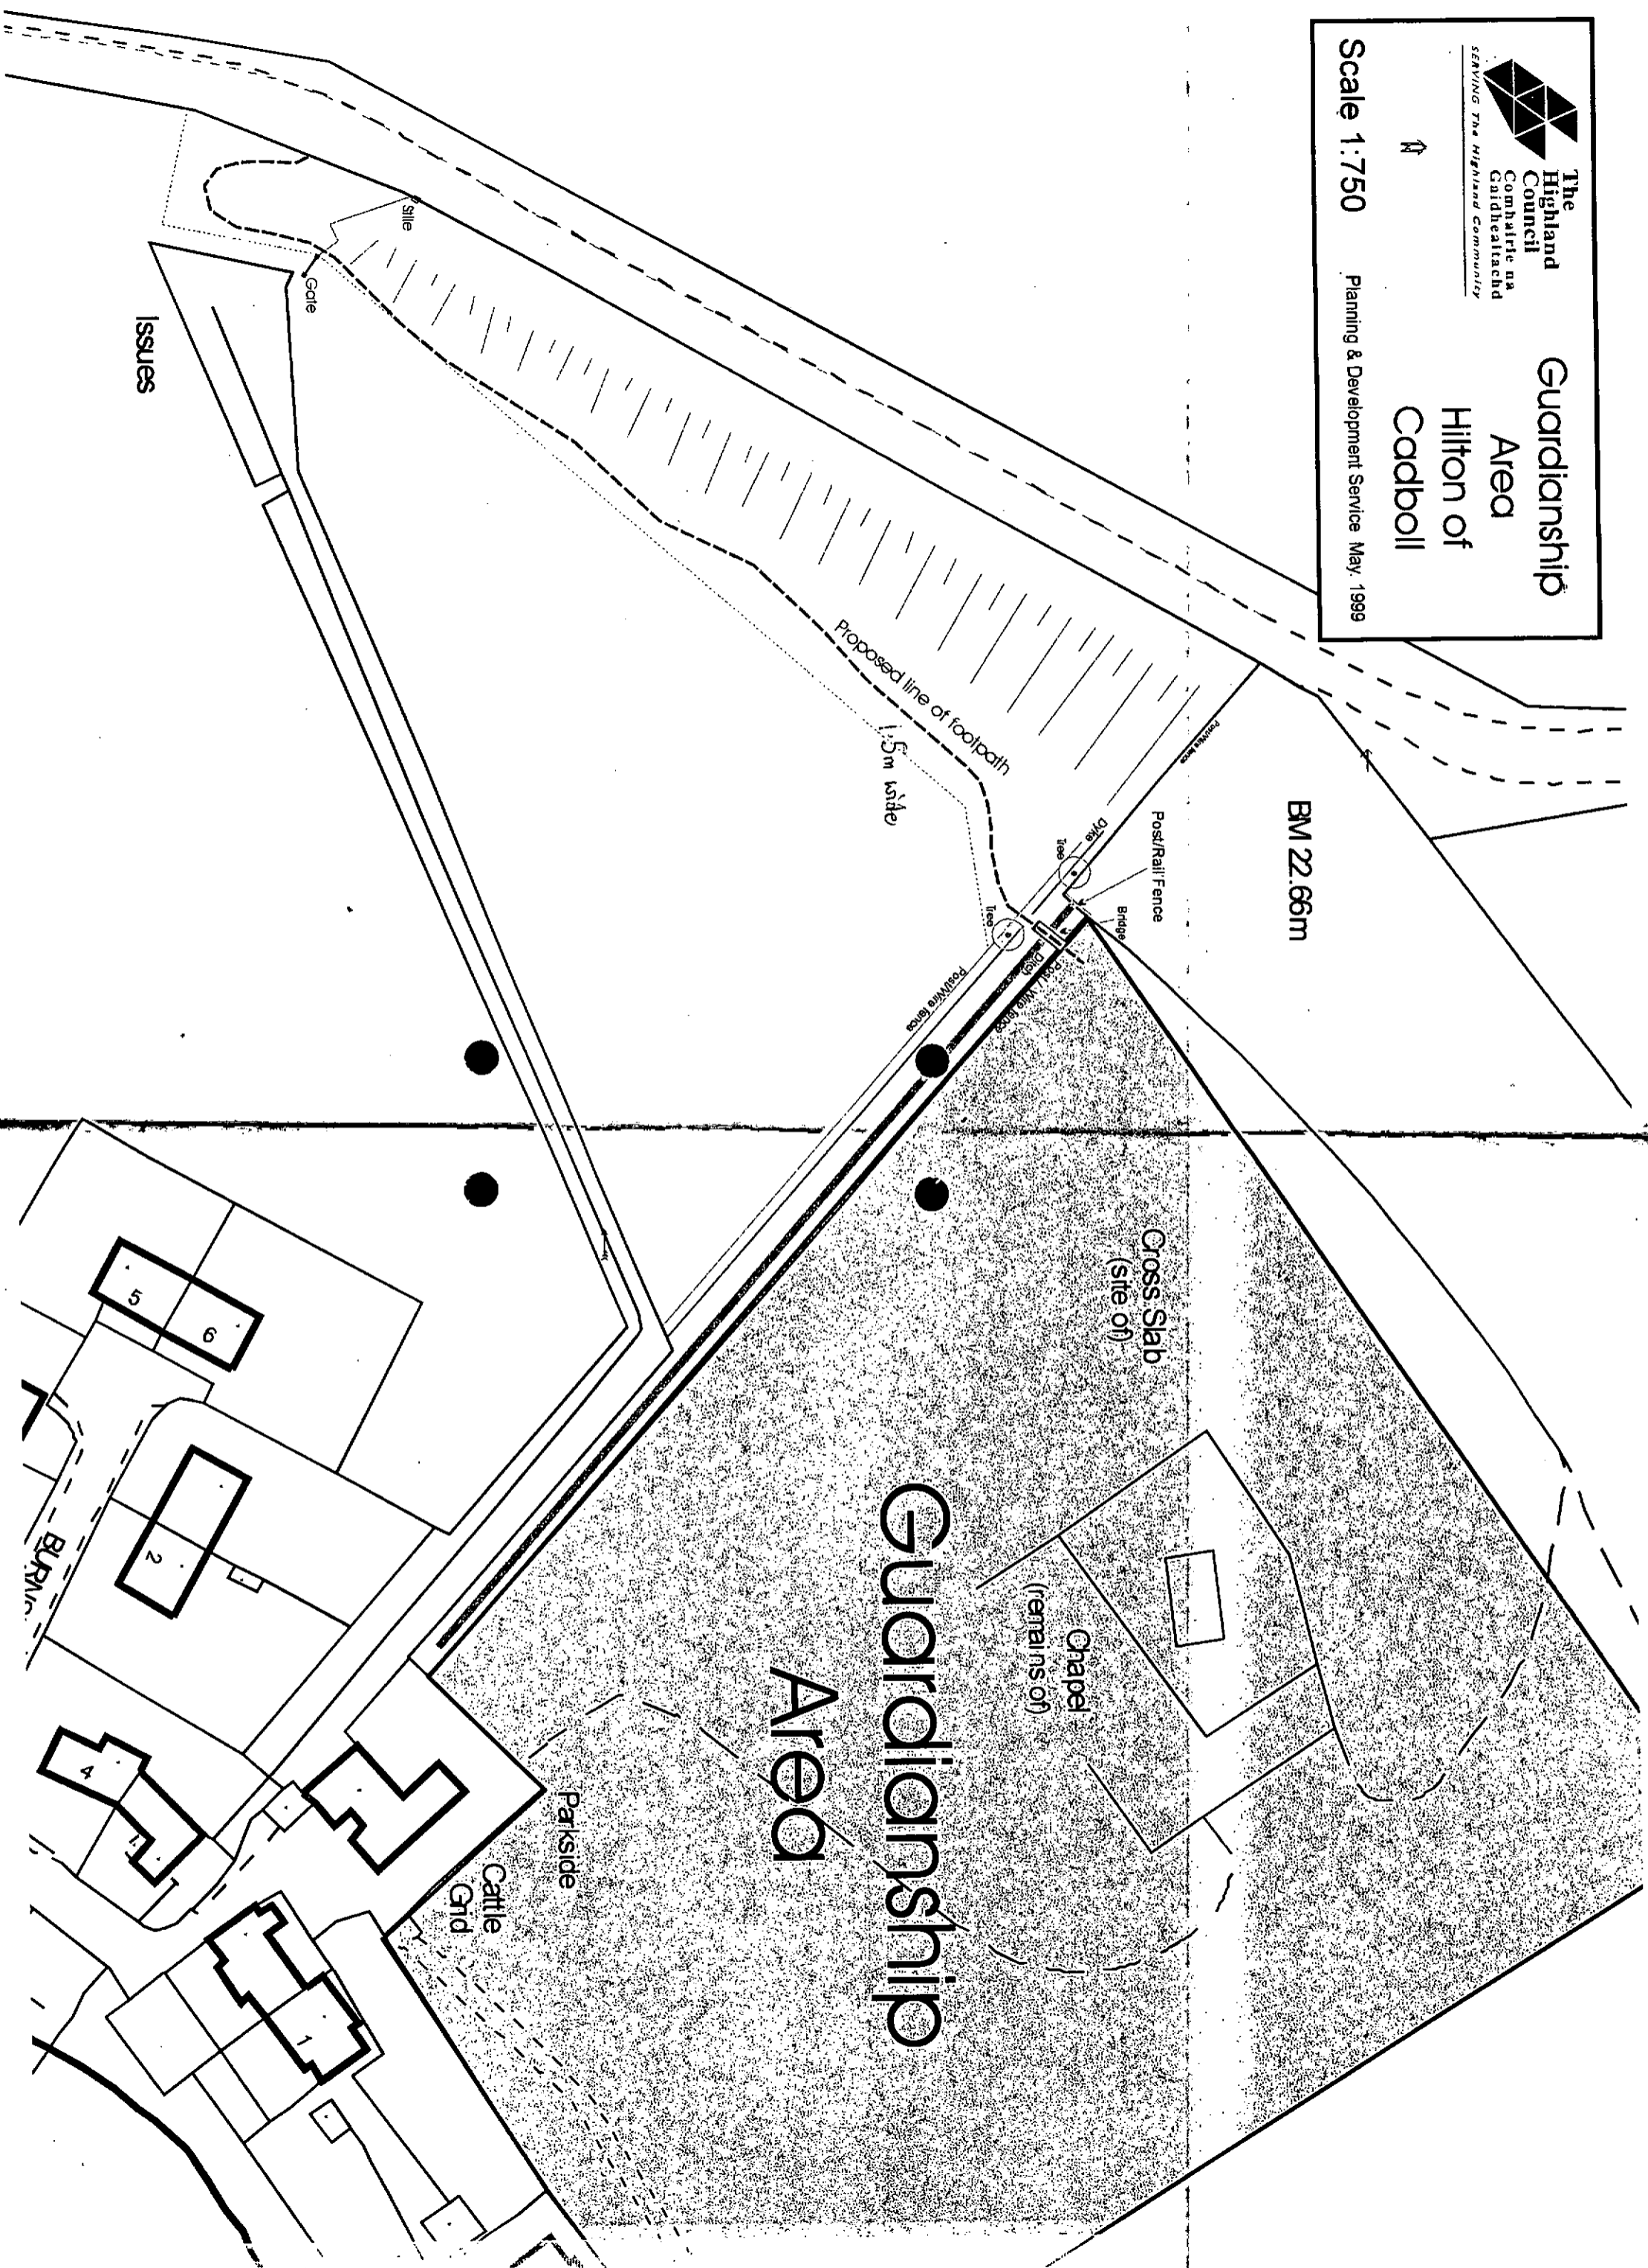

The Highland Council
Comhairle na Gàidhealtachd
SERVING THE HIGHLAND COMMUNITY

Scale 1:750

Planning & Development Service May 1999

Guardianship Area
Hilton of Cadboll

Guardianship Area

Issues

BURRIS

Cattle Grid

Parkside

Chapel
(remains of)

Cross Slab
(site of)

BM 22.66m

Post/Rail Fence

Bridge

Dyke

Proposed line of footpath
1.5m wide

Sillie

Gate

Issues

5

6

2

4

Cattle Grid

Parkside

Chapel
(remains of)

Cross Slab
(site of)

BM 22.66m

Post/Rail Fence

Bridge

Dyke

Proposed line of footpath
1.5m wide

Sillie

Gate

Issues

5

6

2

4

Cattle Grid

Parkside

Chapel
(remains of)

Cross Slab
(site of)

BM 22.66m

Post/Rail Fence

Bridge

Dyke

Proposed line of footpath
1.5m wide

Sillie

Gate

Issues