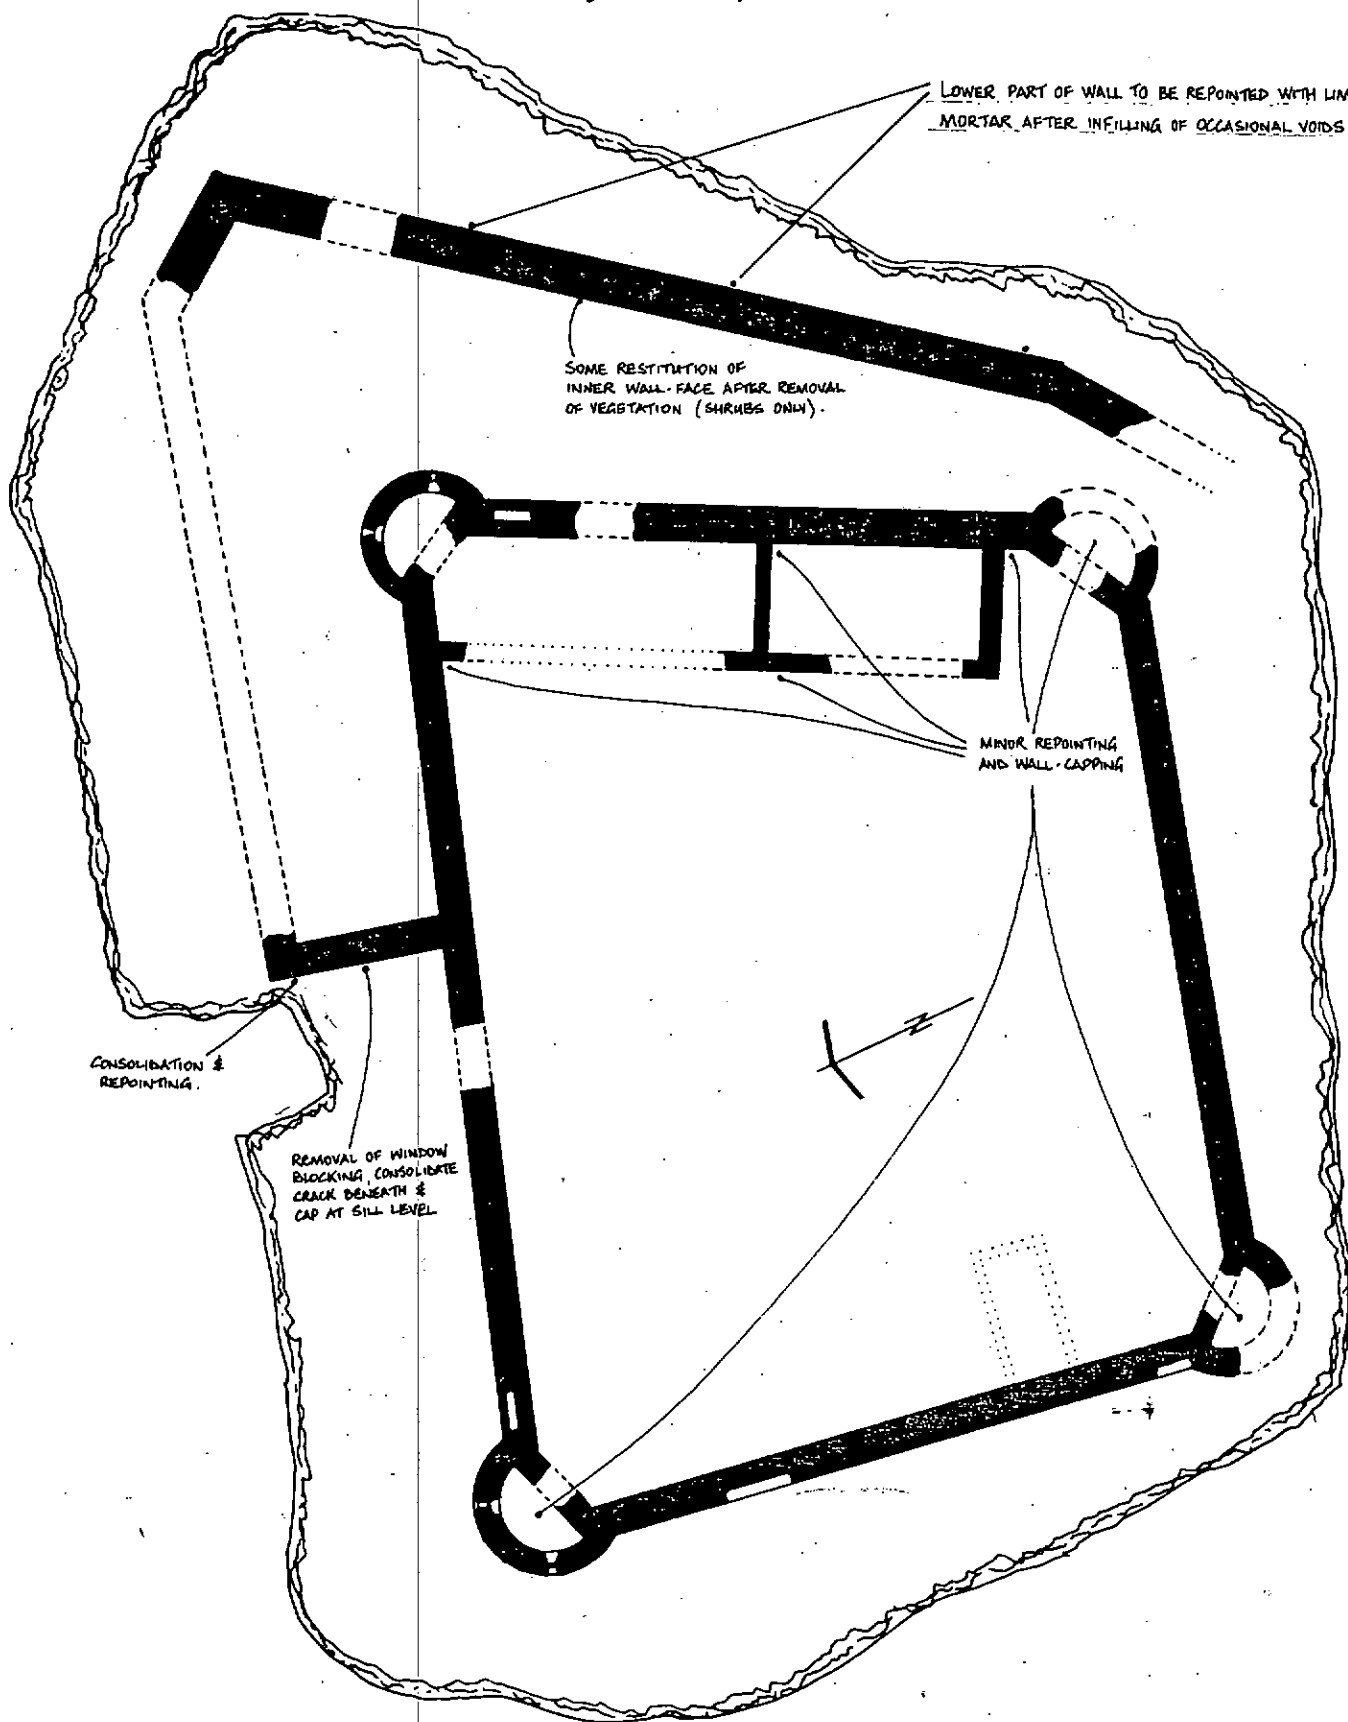

Based upon the Ordnance Survey
 Map with the sanction of the Controller
 of H.M. Stationery Office.
 Crown Copyright Reserved

CAWDOR ESTATE OFFICE
 CAWDOR
 NAIRN

Scale: 1 : 10,000

DRG. No:

Plan of Lochindorb Castle
by Corbitt, 1983

Appendix E (vii)

JUNE 1983

— LOCHINDORB CASTLE. —

FEET 0 10 20 30 40 50 60 70 80 90 100

Index to 1:50 000 Series