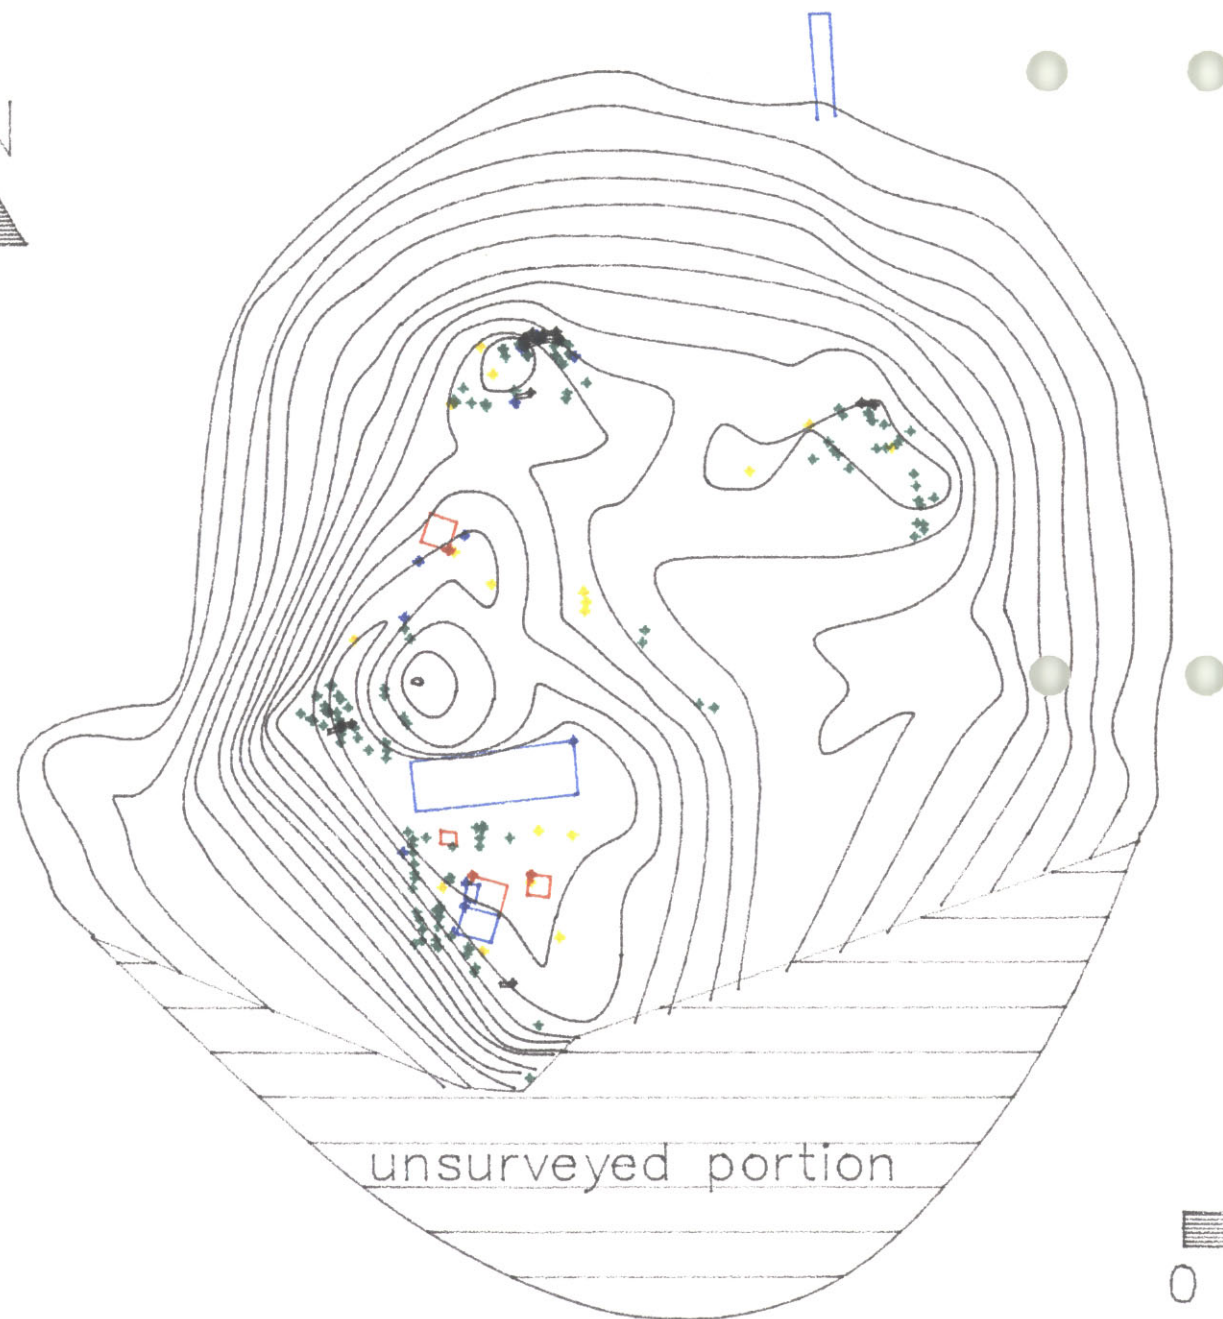

Eilean Fhianain Contour Survey

CFA

July 1992

- ◆ upright gravemarkers
- flat gravemarkers
- crosses
- modern gravemarkers
- / fenced grave plots
- chapels
- ◆ flat gravemarker with skeleton engraving