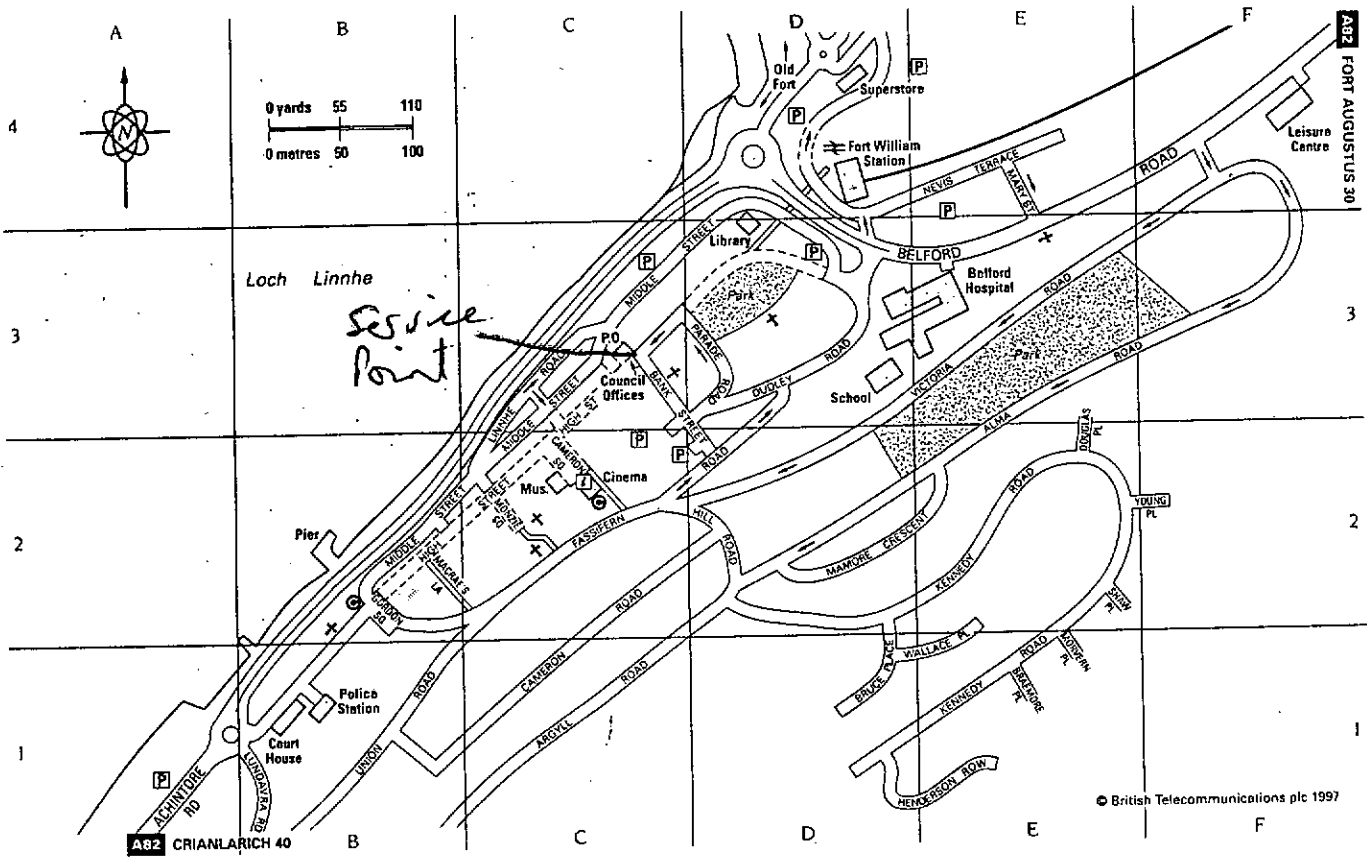

# FORT WILLIAM

## FORT WILLIAM STREET INDEX

A	Achintore Road	A1
	Alma Road	D2-E2-E3-F3-F4
	Argyll Road	B1-C1-C2-D2
B	Bank Street	C3-D3-D2
	Belford Road	D4-D3-E3-E4-F4
	Braemore Place	E1
	Bruce Place	D1-D2
C	Cameron Road	B1-C1-C2-D2
	Cameron Square	C2
D	Douglas Place	E2-E3
	Dudley Road	D3
F	Fassifern Road	B2-C2-D2-D3
G	Gordon Square	B2
H	Henderson Row	D1-E1
	High Street	B1-B2-C2-C3-D3
	Hill Road	C2-D2
K	Kennedy Road	D2-E2-E1-D1
L	Linnhe Road	C2-C3
	Lundavra Road	B1
M	Macrae's Lane	B2-C2
	Mamore Crescent	D2-E2
	Mary Street	E4-E3
	Middle Street	B2-C2-C3-D3-D4
	Monzie Square	C2
	Morvern Place	E1
N	Nevis Terrace	D4-E4
P	Parade Road	C3-D3
	Shaw Place	E2
U	Union Road	B1-B2-C1-C2
V	Victoria Road	C2-D2-D3-E3-F3-F4
W	Wallace Place	D1-E1-E2
Y	Young Place	E2-F2

### KEY

Throughroutes	Restricted Roads	Parks	Stations	Places of Worship	Car Parks - covered	Public Conveniences
Dual Carriageways	One-Way Streets	Buildings of Interest	Shopping Areas	Tourist Information	Car Parks - open-air	Public Conveniences with disabled facilities
Other Roads	Footpaths					